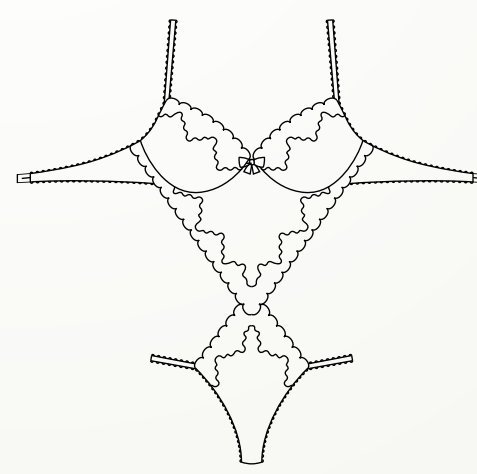

H1821
Body, graduated cups, string 70-85B, 70-80C