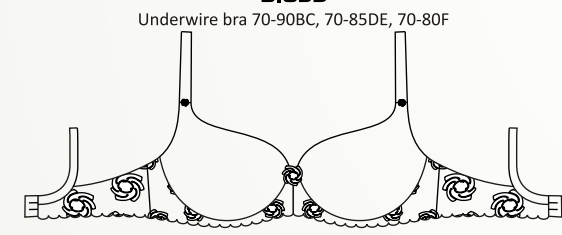

# Lace Delight

White, Black, Skin

**SI601**  
Max-up, graduated cups 70-85

**SI337**  
Push-up, gel cups 70-85B, 70-80C

**SI836**  
Padded bra  
70-95B, 70-90C, 70-85D, 70-80E

**SI835**  
Underwire bra 70-90BC, 70-85DE, 70-80F