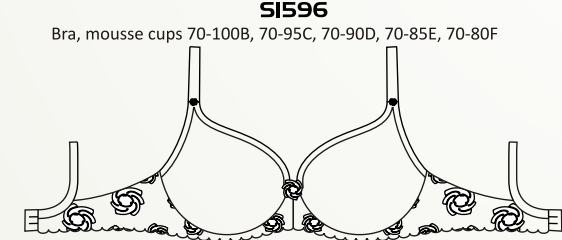

SI834D
Bra, breathable cups 70-80DE, 70-75F

SI834
Bra, breathable cups 70-85BC