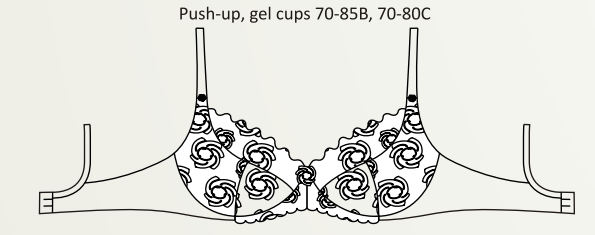

# Lace Delight

White, Black, Skin

**SI601**  
Max-up, graduated cups 70-85

**SI337**  
Push-up, gel cups 70-85B, 70-80C

**SI836**  
Padded bra  
70-95B, 70-90C, 70-85D, 70-80E

**SI835**  
Underwire bra 70-90BC, 70-85DE, 70-80F